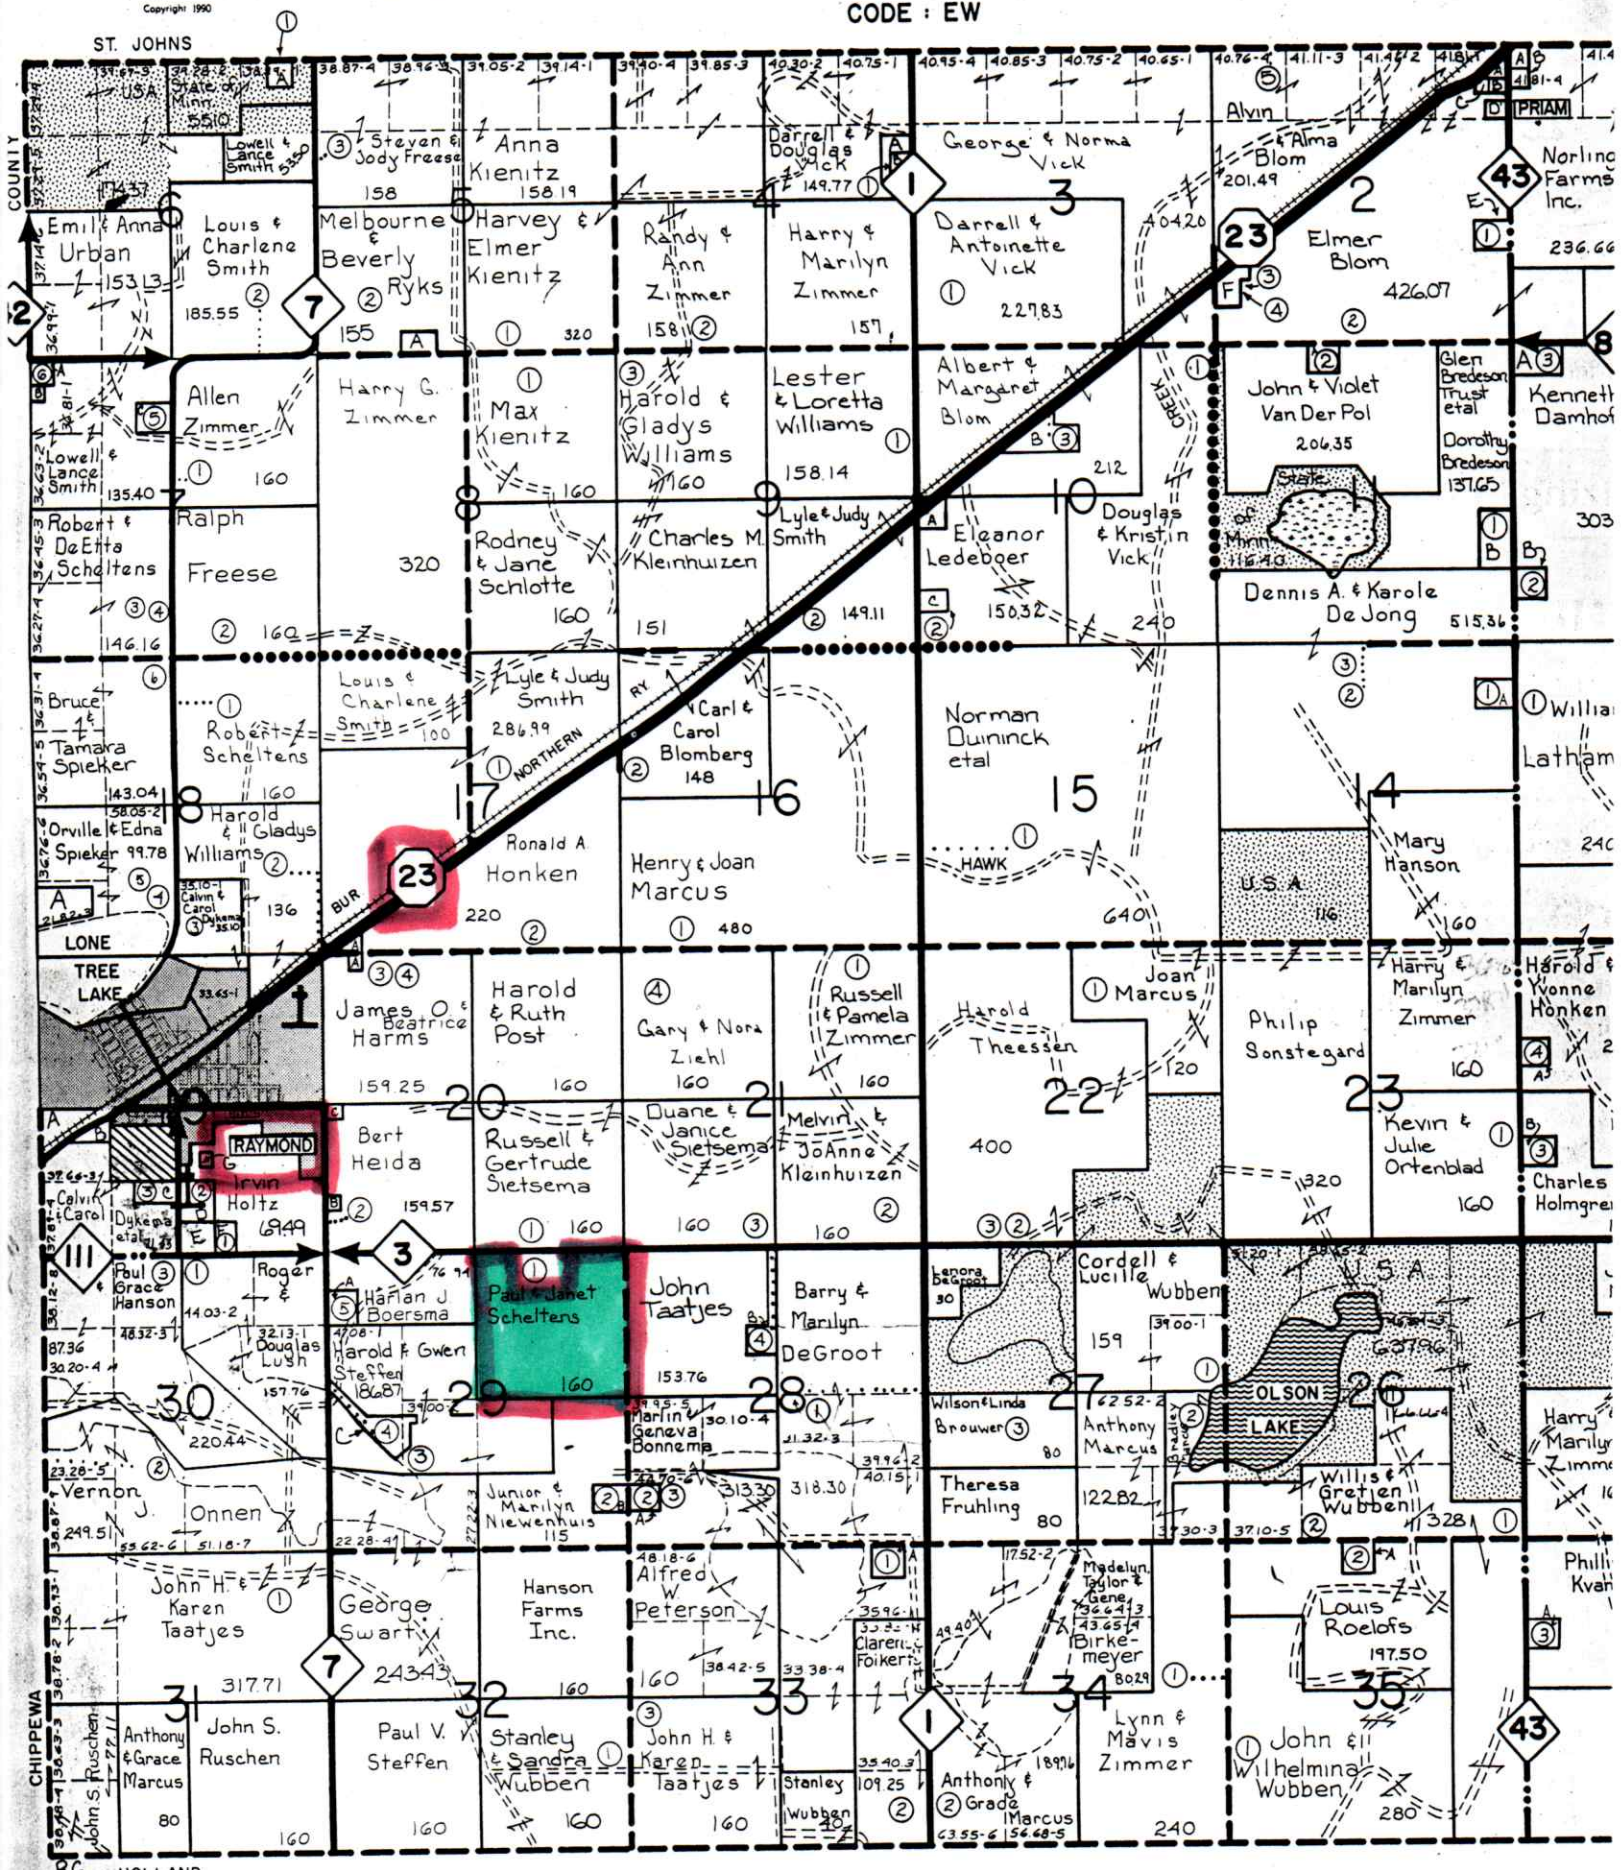

# EDWARDS

TOWNSHIP : 118 N

RANGE : 36 W

CODE : EW

SEE SMALL TRACT OWNERS FOLLOWING TOWNSHIP MAPS

NORWAY LAKE CO. S.D.